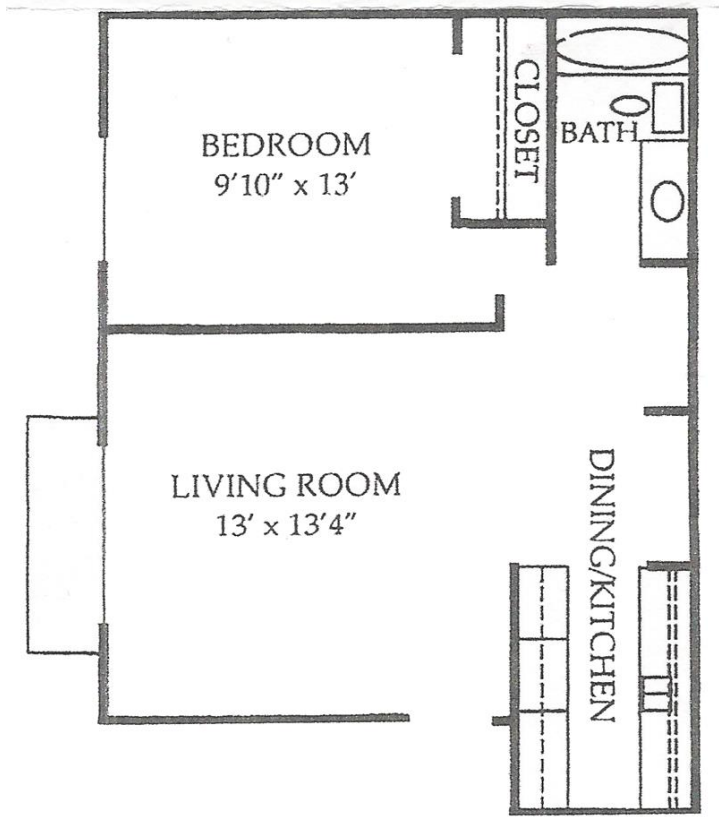

PEPPERTREE

APARTMENTS

ONE BEDROOM / ONE BATH
554 Sq. Ft.*

* All Square Footage is approximate only.

Peppertree Apartments

3309 Robinson Dr.
Waco, TX 76706

(254) 662-6044

PeppertreeWaco.com