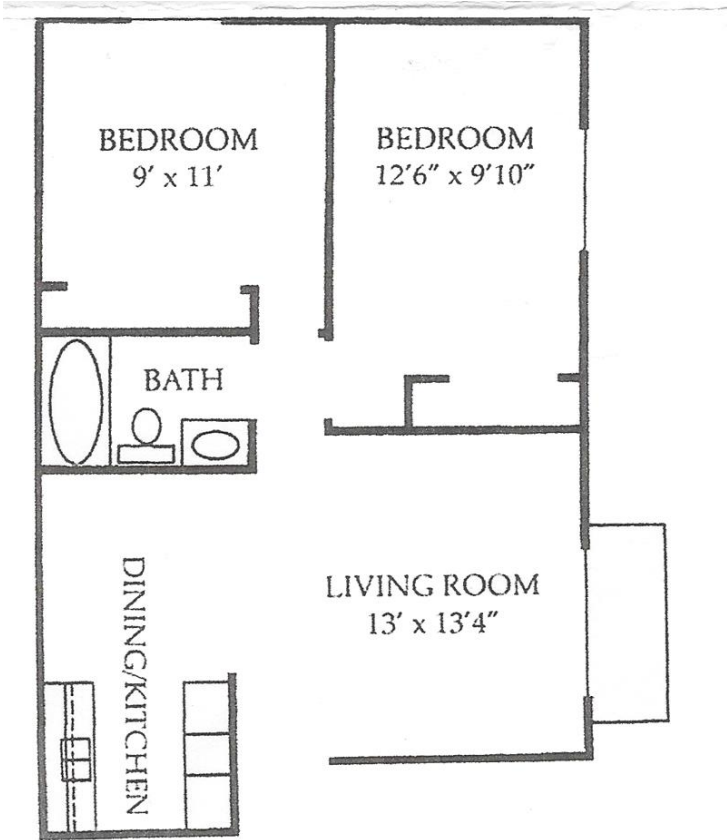

PEPPERTREE

APARTMENTS

TWO BEDROOM / ONE BATH
733 Sq. Ft.*

* All Square Footage is approximate only.

Peppertree Apartments

3309 Robinson Dr.
Waco, TX 76706

(254) 662-6044

PeppertreeWaco.com